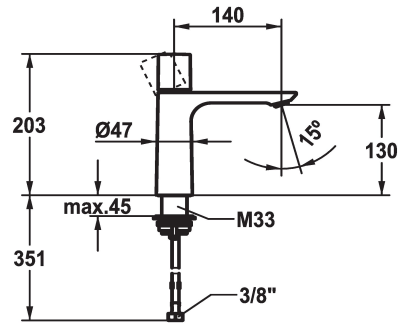

KWC ORA Lever mixer - Basin

Modell-Linie: ORA | 12.498.642.000FL
Umyvadlové armatury | Hydraulické armatury

KWC-No.

125486
chromeline, A 145, flexible connection hoses, with Push Open

125487
chromeline, A 145, flexible connection hoses, without pop-up valve

- * Lever mixer
- * EcoProtect - water-saving device
- * Fixed spout
- Neoperl® Perlator® SSR, swivelling jet regulator
- * OptimalSpace - ample space for washing or working
- * KWC cartridge M 35 OP
- with ceramic discs

ATT-KWC- ABLAUFGARNITUR

mit_Push_open

ohne_Ablaufgarnitur

- flow rate and temperature continuously variable
- * Flexible connection hoses 3/8"
- * QuickInstallation - Fastening via threaded connection with locking screws
- * Mounting hole size ø35 mm
- * Scope of delivery:
- KWC pop-up valve Push Open 2 in 1 Z.538.321.000

Technické údaje

A_Spout_Spray
ATT-KWC-ABLAUFGARNITUR
Connection
ATT-KWC-AUSLAUF
Handling
ATT-KWC-FARBCODE
Installation_type
Faucet_typ
Measure_Height
G_Acoustic group
Projection_A
EnergyLabelCH
ATT-KWC-MASS-WASSERAUSTRITT
Material