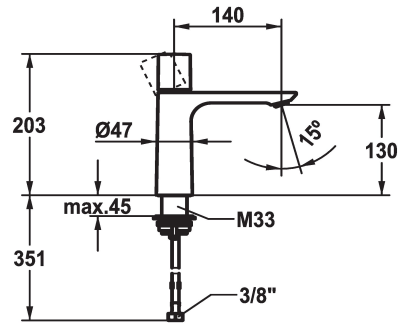

KWC ORA Lever mixer - Basin

Modell-Linie: ORA | 12.498.642.000FL
Taps | Manual taps

KWC-No.

125486
chromeline, A 145, flexible connection hoses, with Push Open

125487
chromeline, A 145, flexible connection hoses, without pop-up valve

- * Lever mixer
- * EcoProtect - water-saving device
- * Fixed spout
- Neoperl® Perlator® SSR, swivelling jet regulator
- * OptimalSpace - ample space for washing or working
- * KWC cartridge M 35 OP
- with ceramic discs

Pop-up_valve

with Push open

without pop-up valve

- flow rate and temperature continuously variable
- * Flexible connection hoses 3/8"
- * QuickInstallation - Fastening via threaded connection with locking screws
- * Mounting hole size ø35 mm
- * Scope of delivery:
- KWC pop-up valve Push Open 2 in 1 Z.538.321.000

Technical Data

Flow rate
Pop-up_valve
Connection
Spout
Handling
Color code
Installation_type
Faucet_typ
Dimension Height
Acoustic group
Projection_A
Energy Label
Dimension Water outlet
material

4 l/min (3 bar)
with Push open
Flexible connection hoses
fixed
top lever
chrome
Pillar installation
Faucet
203
Battery1
A 140
A
130
Brass