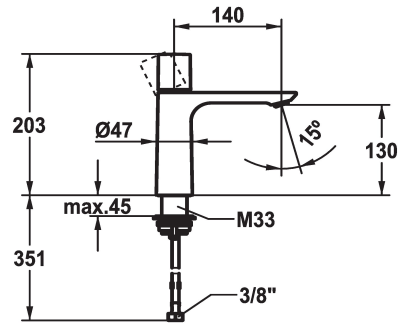

KWC ORA Lever mixer - Basin

Modell-Linie: ORA | 12.498.642.000FL
Taps | Manual taps

KWC-No.

125486
chromeline, A 145, flexible connection hoses, with Push Open

125487
chromeline, A 145, flexible connection hoses, without pop-up valve

- * Lever mixer
- * EcoProtect - water-saving device
- * Fixed spout
- Neoperl® Perlator® SSR, swivelling jet regulator
- * OptimalSpace - ample space for washing or working
- * KWC cartridge M 35 OP
- with ceramic discs

pop-up assembly

with Push open

without pop-up valve

- flow rate and temperature continuously variable
- * Flexible connection hoses 3/8"
- * QuickInstallation - Fastening via threaded connection with locking screws
- * Mounting hole size ø35 mm
- * Scope of delivery:
- KWC pop-up valve Push Open 2 in 1 Z.538.321.000

Technical Data

Flow rate
pop-up assembly
Connection
Spout
Handling
Color code
Installation type
Faucet_typ
Dimension Height
Acoustic group
Projection A
Energy label
Dimension Water outlet
material

4 l/min (3 bar)
with Push open
Flexible connection hoses
fixed
top lever
chromeline
Pillar installation
Faucet
203
yes
A 140
A
130
Brass