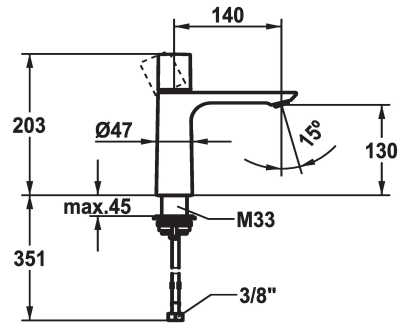

KWC ORA Lever mixer - Basin

Modell-Linie: ORA | 12.498.642.000FL
Taps | Manual taps

KWC-No.

125486
chromeline, A 145, flexible connection hoses, with Push Open

125487
chromeline, A 145, flexible connection hoses, without pop-up valve

- * Lever mixer
- * EcoProtect - water-saving device
- * Fixed spout
- Neoperl® Perlator® SSR, swivelling jet regulator
- * OptimalSpace - ample space for washing or working
- * KWC cartridge M 35 OP
- with ceramic discs

pop-up valve

with Push open

without pop-up valve

- flow rate and temperature continuously variable
- * Flexible connection hoses 3/8"
- * QuickInstallation - Fastening via threaded connection with locking screws
- * Mounting hole size ø35 mm
- * Scope of delivery:
- KWC pop-up valve Push Open 2 in 1 Z.538.321.000

Technical Data

Flow rate
pop-up valve
Connection
Spout
Handling
Color code
Installation type
Faucet_typ
Measure Height
Acoustic group
Projection A
Energy label
Dimension Water outlet
material

4 l/min (3 bar)
with Push open
Flexible connection hoses
fixed
top lever
chromeline
Pillar installation
Faucet
203
yes
A 140
A
130
Brass