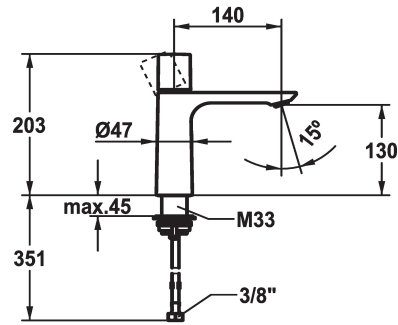

KWC ORA Lever mixer - Basin

Modell-Linie: ORA | 12.498.642.000FL
Hanat | Käsi­käyt­toiset hanat

KWC-No.

125486
chromeline, A 145, flexible connection hoses, with Push Open

125487
chromeline, A 145, flexible connection hoses, without pop-up valve

ATT-KWC- ABLAUFGARNITUR

mit_Push_open

ohne_Ablaufgarnitur

- flow rate and temperature continuously variable
- * Flexible connection hoses 3/8"
- * QuickInstallation - Fastening via threaded connection with locking screws
- * Mounting hole size ø35 mm
- * Scope of delivery:
- KWC pop-up valve Push Open 2 in 1 Z.538.321.000

Faucet_typ

Measure_Height

G_Acoustic group

Projection_A

EnergyLabelCH

ATT-KWC-MASS-WASSERAUSTRITT

Materiaali

IviCode

4 l/min (3 bar)

mit_Push_open

Flexible_Anschluss­schläuche

Kiinnitetty

topbedient

chromeline

Standmontage

01