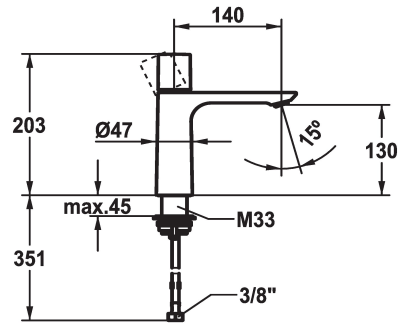

KWC ORA Lever mixer - Basin

Modell-Linie: ORA | 12.498.642.000FL
Armatura umywalkowa | Armatura jednouchwytywa

KWC-No.

125486
chromeline, A 145, flexible connection hoses, with Push Open

125487
chromeline, A 145, flexible connection hoses, without pop-up valve

ATT-KWC- ABLAUFGARNITUR

mit_Push_open

ohne_Ablaufgarnitur

- flow rate and temperature continuously variable
- * Flexible connection hoses 3/8"
- * QuickInstallation - Fastening via threaded connection with locking screws
- * Mounting hole size ø35 mm
- * Scope of delivery:
- KWC pop-up valve Push Open 2 in 1 Z.538.321.000

Dane techniczne

| |
|-----------------------------|
| A_Spout_Spray |
| ATT-KWC-ABLAUFGARNITUR |
| Connection |
| ATT-KWC-AUSLAUF |
| Handling |
| ATT-KWC-FARBCODE |
| Installation_type |
| Faucet_typ |
| Dimension Height |
| G_Acoustic group |
| Projection_A |
| EnergyLabelCH |
| ATT-KWC-MASS-WASSERAUSTRITT |
| Material |

| |
|----------------------------|
| 4 l/min (3 bar) |
| mit_Push_open |
| Flexible_Anschlusschläuche |
| fest |
| topbedient |
| chromeline |
| Standmontage |
| 01 |
| 203 |
| 1 |
| A140 |
| A |
| 130 |
| Mosiqdz |