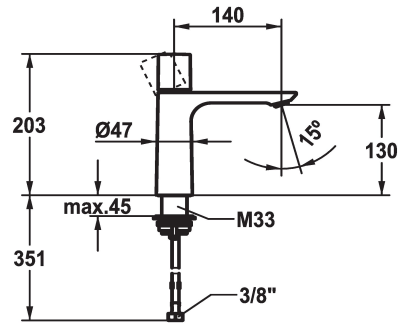

KWC ORA Lever mixer - Basin

Modell-Linie: ORA | 12.498.642.000FL
Kranar | Hydraulické armatury

KWC-No.

125486
chromeline, A 145, flexible connection hoses, with Push Open

125487
chromeline, A 145, flexible connection hoses, without pop-up valve

- * Lever mixer
- * EcoProtect - water-saving device
- * Fixed spout
- Neoperl® Perlator® SSR, swivelling jet regulator
- * OptimalSpace - ample space for washing or working
- * KWC cartridge M 35 OP
- with ceramic discs

ATT-KWC- ABLAUFGARNITUR

mit_Push_open

ohne_Ablaufgarnitur

- flow rate and temperature continuously variable
- * Flexible connection hoses 3/8"
- * QuickInstallation - Fastening via threaded connection with locking screws
- * Mounting hole size ø35 mm
- * Scope of delivery:
- KWC pop-up valve Push Open 2 in 1 Z.538.321.000

Faucet_typ

Measure_Height

G_Acoustic group

Projection_A

EnergyLabelCH

ATT-KWC-MASS-WASSERAUSTRITT

Material

4 l/min (3 bar)