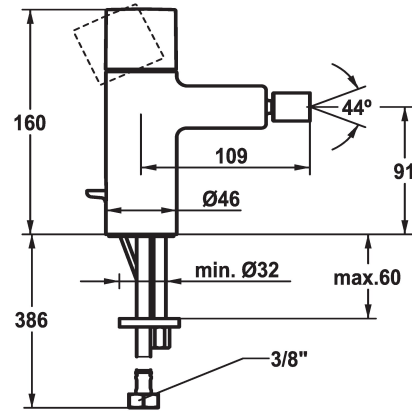

## KWC ORA Lever mixer - Bidet

Modell-Linie: ORA | 13.491.041.000FL  
Taps | Manual taps

### KWC-No.

**125490**  
chromeline, A 110, flexible connection hoses, with pop-up valve

- \* Lever mixer
- \* Fixed spout
- ball joint aerator Neoperl® Caché®
- \* KWC cartridge M 35 OP
- with ceramic discs
- flow rate and temperature continuously variable

- \* Flexible connection hoses 3/8"
- \* Fastening by means of stud M8 x 1
- \* Mounting hole size ø35 mm
- \* Scope of delivery:
- KWC pop-up valve Z.538.581.000

### Technical Data

Energy Label	A
Flow rate	4 l/min (3 bar)
Pop-up_valve	1-Temperature exchange equipme
Connection	Thermosatic
Spout	1-Temperature exchange equipme
Handling	1-Temperature exchange equipme
Color code	chrome
Installation_type	1-Temperature exchange equipme
Faucet_typ	Lever mixer
Measure Height	160
Acoustic group	1-Temperature exchange equipme
Projection_A	A 110