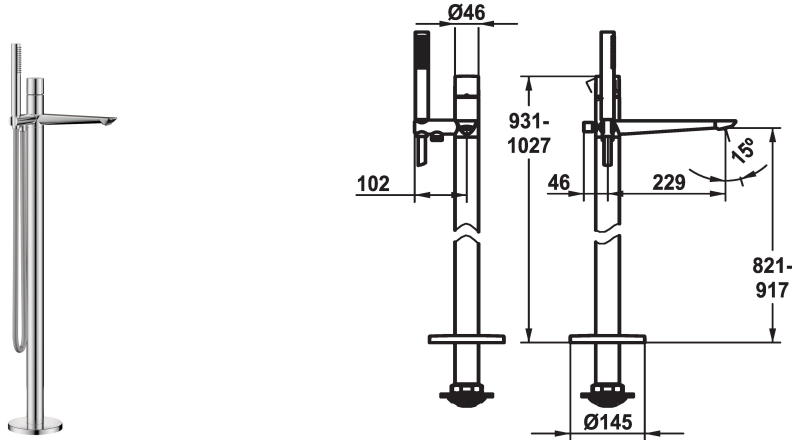

KWC ORA Lever mixer - Tub

Modell-Linie: ORA | 20.491.093.000
Showers | Exposed bath mixer

KWC-No.

125501
chromeline, A 230, with hand shower and hose

- * Lever mixer
- * For freestanding tub
- * Integrated check valve in the hose outlet
- * with shower holder
- * Fixed spout
- Neoperl® SLIM®
- * KWC cartridge M 35 OP
- with ceramic discs

- flow rate and temperature continuously variable
- temperature limitation
- * Scope of delivery:
- Hand shower KWC FIT-X slim 26.000.103.000
- Shower hose 1500 mm, metal Z.538.415.000
- * To be ordered separately:
- Unit for concealed installation 39.000.602.931

Technical Data

Flow rate	21 l/min (3 bar)
Spray outlet: Flow rate	12 l/min (3bar)
Showerset	mit_Brause_Schlauch
Handling	top lever
Color code	chrome
Installation type	Freestanding
Faucet_typ	Faucet
Measure Height	931-1027
Acoustic group	2
Projection A	A 230
Energy label	B
Dimension Water outlet	821-917

Spare Parts

KWC ORA

Lever mixer - Tub

Modell-Linie: ORA | 20.491.093.000

Showers | Exposed bath mixer

Cartridge M 35 OP

538331

Z.537.710