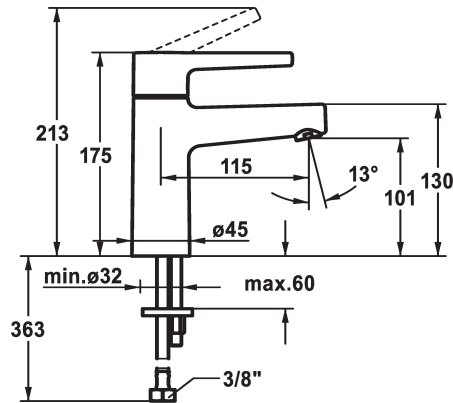

KWC MANA Lever mixer - Basin

Modell-Linie: MANA | 12.558.051.000FL
Armatura umywalkowa | Armatura jednouchwytywa

KWC-No.

125519
chromeline, A 115, flexible connection hoses, with Push Open

125520
chromeline, A 115, flexible connection hoses, without pop-up valve

- * Lever mixer
- * EcoProtect - water-saving device
- * Fixed spout
- Neoperl® Perlator® SSR, swivelling jet regulator
- * KWC cartridge M 35 OP

- with ceramic discs
- flow rate and temperature continuously variable
- * Flexible connection hoses 3/8"
- * Fastening by means of stud bolt M8 x 1
- * Mounting hole size ø35 mm

Dane techniczne

A_Spout_Spray	5 l/min (3 bar)
ATT-KWC-ABLAUFGARNITUR	2
Connection	Flexible_Anschlusschläuche
ATT-KWC-AUSLAUF	fest
Handling	1
ATT-KWC-FARBCODE	F000
Installation_type	1
Faucet_typ	01
Measure_Height	175
G_Acoustic group	1
Projection_A	A115
ATT-KWC-MASS-WASSERAUSTRITT	101

Części zamienne

KWC MANA
Lever mixer - Basin

Modell-Linie: MANA | 12.558.051.000FL
Armatura umywalkowa | Armatura jednouchwytowa

Cartridge M 35 OP

538331
Z.537.710
