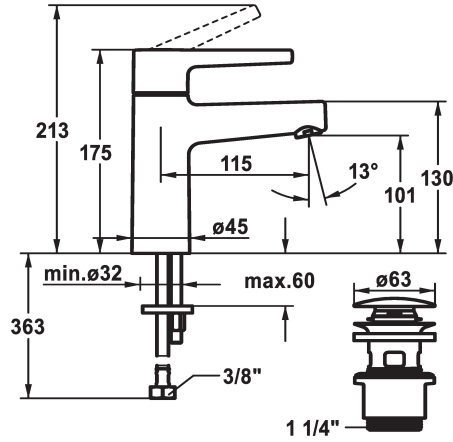

KWC MANA Lever mixer - Basin

Modell-Linie: MANA | 12.551.631.000FL
Taps | Manual taps

KWC-No.

125521

chromeline, A 115, flexible connection hoses, with Push Open

125522

chromeline, A 115, flexible connection hoses, without pop-up valve

- flow rate and temperature continuously variable
- * Flexible connection hoses 3/8"
- * Fastening by means of stud bolt M8 x 1
- * Mounting hole size $\varnothing 35$ mm
- * Scope of delivery:
- KWC pop-up valve Push Open 2 in 1 Z.538.321.000

Technical Data

Flow rate	5 l/min (3 bar)
Pop-up_valve	NW 3/8"1
Connection	Flexible connection hoses
Spout	fixe
Handling	NW 1/2"1
Color code	chrome
Installation_type	NW 1/2"1
Faucet_typ	without connections 1
Measure Height	175
Acoustic group	NW 1/2"1
Projection_A	A 115
ATT-KWC-MASS-WASSERAUSTRITT	101

Flow rate	5 l/min (3 bar)
Pop-up_valve	NW 3/8"1
Connection	Flexible connection hoses
Spout	fixe
Handling	NW 1/2"1
Color code	chrome
Installation_type	NW 1/2"1
Faucet_typ	without connections 1
Measure Height	175
Acoustic group	NW 1/2"1
Projection_A	A 115
ATT-KWC-MASS-WASSERAUSTRITT	101