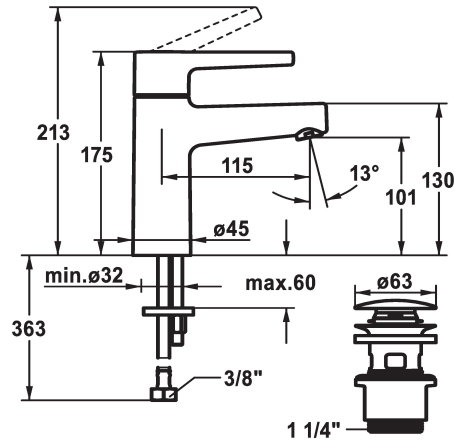

## KWC MANA Lever mixer - Basin

Modell-Linie: MANA | 12.551.631.000FL  
Taps | Manual taps

- flow rate and temperature continuously variable
- \* Flexible connection hoses 3/8"
- \* Fastening by means of stud bolt M8 x 1
- \* Mounting hole size  $\varnothing 35$  mm
- \* Scope of delivery:
- KWC pop-up valve Push Open 2 in 1 Z.538.321.000

### Technical Data

Flow rate	5 l/min (3 bar)
pop-up valve	3
Connection	Flexible connection hoses
Spout	fixe
Handling	yes
Color code	chrome
Installation type	yes
Faucet_typ	without connections 1
Measure Height	175
Acoustic group	yes
Projection A	A 115
ATT-KWC-MASS-WASSERAUSTRITT	101

### Spare Parts

**KWC** MANA  
Lever mixer - Basin

Modell-Linie: MANA | 12.551.631.000FL  
Taps | Manual taps

**Cartridge M 35 OP**

---

**538331**  
Z.537.710

---