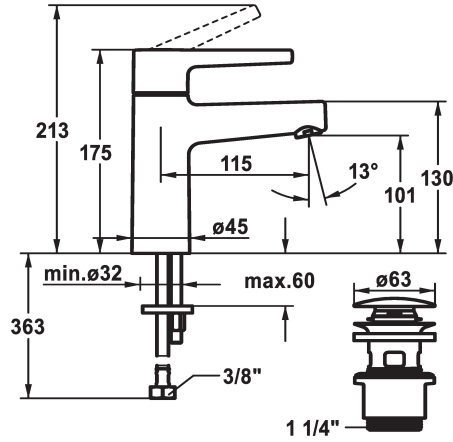

KWC MANA Lever mixer - Basin

Modell-Linie: MANA | 12.551.631.000FL
Hanat | Käsi­käyt­toiset hanat

KWC-No.

125521

chromeline, A 115, flexible connection hoses, with Push Open

125522

chromeline, A 115, flexible connection hoses, without pop-up valve

- flow rate and temperature continuously variable
- * Flexible connection hoses 3/8"
- * Fastening by means of stud bolt M8 x 1
- * Mounting hole size ø35 mm
- * Scope of delivery:
- KWC pop-up valve Push Open 2 in 1 Z.538.321.000

Tekniset tiedot

A_Spout_Spray	5 l/min (3 bar)
ATT-KWC-ABLAUFGARNITUR	3
Connection	Flexible_Anschluss­schläuche
Spout	fest
Handling	yes
ATT-KWC-FARB­CODE	F000
Installation_type	yes
Faucet_typ	01
Measure_Height	175
G_Acoustic group	yes
Projection_A	A115
ATT-KWC-MASS-WASSER­AUSTRITT	101
lviCode	0

Varaosat

KWC MANA Lever mixer - Basin

Modell-Linie: MANA | 12.551.631.000FL
Hanat | Käsi­käyt­toiset hanat

Cartridge M 35 OP

538331
Z.537.710
