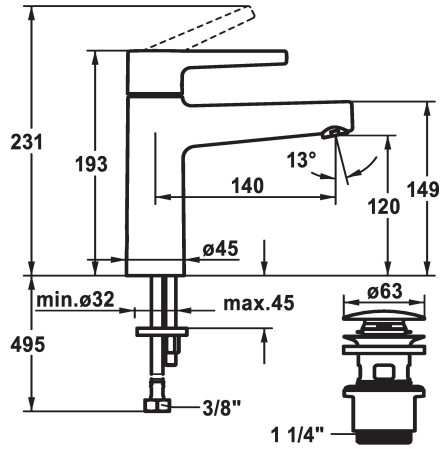

## KWC MANA Lever mixer - Basin

Modell-Linie: MANA | 12.558.642.000FL  
Umyvadlové armatury | Hydraulické armatury

- flow rate and temperature continuously variable
- \* Flexible connection hoses 3/8"
- \* Fastening by means of stud bolt M8 x 1
- \* Mounting hole size 35 mm
- \* Scope of delivery:
- KWC pop-up valve Push Open 2 in 1 Z.538.321.000

### Technické údaje

A_Spout_Spray	5 l/min (3 bar)
ATT-KWC-ABLAUFGARNITUR	0,2
Connection	Flexible_Anschlusschläuche
ATT-KWC-AUSLAUF	fest
Handling	yes
ATT-KWC-FARBCODE	F000
Installation_type	yes
Faucet_typ	01
Measure_Height	193
G_Acoustic group	yes
Projection_A	A140
ATT-KWC-MASS-WASSERAUSTRITT	120