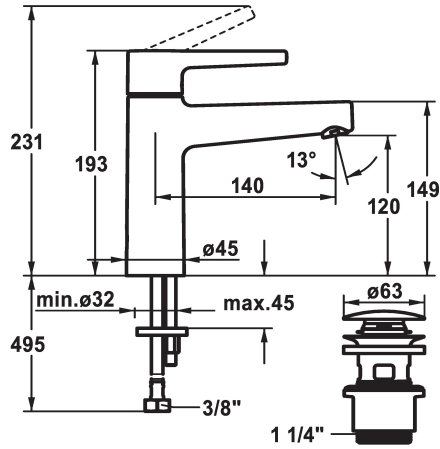

KWC MANA Lever mixer - Basin

Modell-Linie: MANA | 12.558.642.000FL
Taps | Manual taps

KWC-No.

125523

chromeline, A 140, flexible connection hoses, with Push Open

125524

chromeline, A 140, flexible connection hoses, without pop-up valve

- flow rate and temperature continuously variable
- * Flexible connection hoses 3/8"
- * Fastening by means of stud bolt M8 x 1
- * Mounting hole size 45 mm
- * Scope of delivery:
- KWC pop-up valve Push Open 2 in 1 Z.538.321.000

Technical Data

Flow rate	5 l/min (3 bar)
pop-up assembly	3
Connection	Flexible connection hoses
Spout	fixe
Handling	yes
Color code	chrome
Installation type	yes
Faucet_typ	without connections 1
Measure Height	193
Acoustic group	yes
Projection A	A 140
ATT-KWC-MASS-WASSERAUSTRITT	120

Spare Parts

KWC MANA Lever mixer - Basin

Modell-Linie: MANA | 12.558.642.000FL
Taps | Manual taps

Cartridge M 35 OP

538331
Z.537.710
