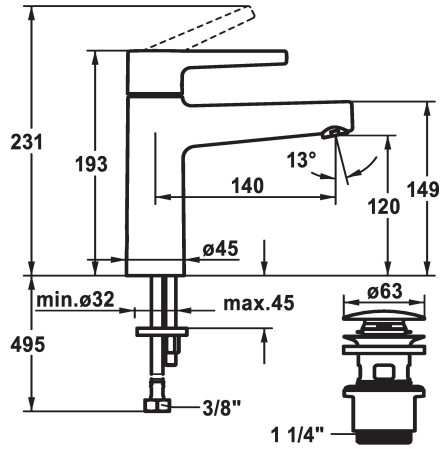

KWC MANA Lever mixer - Basin

Modell-Linie: MANA | 12.558.642.000FL
Armatura umywalkowa | Armatura jednouchwytywa

KWC-No.

125523

chromeline, A 140, flexible connection hoses, with Push Open

125524

chromeline, A 140, flexible connection hoses, without pop-up valve

- flow rate and temperature continuously variable
- * Flexible connection hoses 3/8"
- * Fastening by means of stud bolt M8 x 1
- * Mounting hole size 63 mm
- * Scope of delivery:
- KWC pop-up valve Push Open 2 in 1 Z.538.321.000

Dane techniczne

A_Spout_Spray	5 l/min (3 bar)
ATT-KWC-ABLAUFGARNITUR	3
Connection	Flexible_Anschlusschläuche
ATT-KWC-AUSLAUF	fest
Handling	1
ATT-KWC-FARBCODE	F000
Installation_type	1
Faucet_typ	01
Measure_Height	193
G_Acoustic group	1
Projection_A	A140
ATT-KWC-MASS-WASSERAUSTRITT	120

Części zamienne

KWC MANA Lever mixer - Basin

Modell-Linie: MANA | 12.558.642.000FL
Armatura umywalkowa | Armatura jednouchwytowa

Cartridge M 35 OP

538331
Z.537.710
