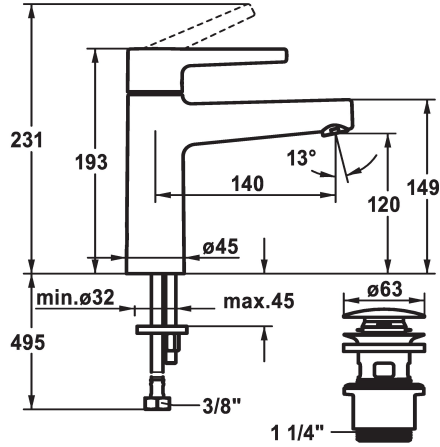

## KWC MANA Lever mixer - Basin

Modell-Linie: MANA | 12.558.642.000FL  
Kranar | Hydraulické armatúry

- flow rate and temperature continuously variable
- \* Flexible connection hoses 3/8"
- \* Fastening by means of stud bolt M8 x 1
- \* Mounting hole size 45 mm
- \* Scope of delivery:
- KWC pop-up valve Push Open 2 in 1 Z.538.321.000

### Technical Data

|                             |                            |
|-----------------------------|----------------------------|
| A_Spout_Spray               | 5 l/min (3 bar)            |
| ATT-KWC-ABLAUFGARNITUR      | 3                          |
| Connection                  | Flexible_Anschlusschläuche |
| ATT-KWC-AUSLAUF             | fest                       |
| Handling                    | 1                          |
| ATT-KWC-FARBCODE            | F000                       |
| Installation_type           | 1                          |
| Faucet_typ                  | 01                         |
| Measure_Height              | 193                        |
| G_Acoustic group            | 1                          |
| Projection_A                | A140                       |
| ATT-KWC-MASS-WASSERAUSTRITT | 120                        |

## KWC MANA Lever mixer - Basin

Modell-Linie: MANA | 12.558.642.000FL  
Kranar | Hydraulické armatury