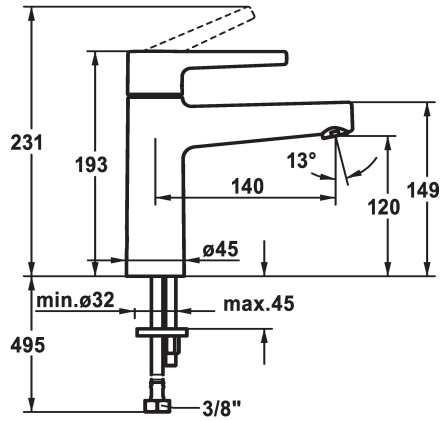

## KWC MANA Lever mixer - Basin

Modell-Linie: MANA | 12.558.052.000FL  
Umyvadlové armatury | Hydraulické armatury

- with ceramic discs
- flow rate and temperature continuously variable
- \* Flexible connection hoses 3/8"
- \* Fastening by means of stud bolt M8 x 1
- \* Mounting hole size 45 mm

01

Measure\_Height

193

G\_Acoustic group

yes

Projection\_A

A140

ATT-KWC-MASS-WASSERAUSTRITT

### Náhradní díly

**KWC** MANA  
Lever mixer - Basin

**Modell-Linie: MANA | 12.558.052.000FL**  
Umyvadlové armatury | Hydraulické armatury

**Cartridge M 35 OP**

---

**538331**  
Z.537.710

---