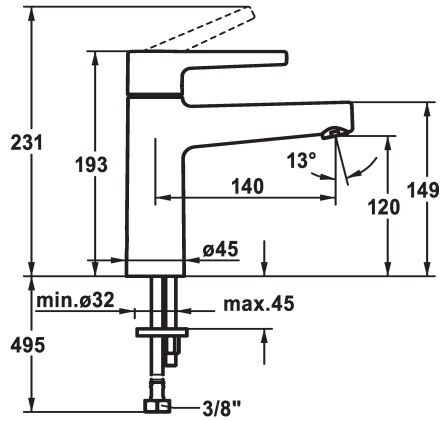

KWC MANA Lever mixer - Basin

Modell-Linie: MANA | 12.558.052.000FL
Taps | Manual taps

KWC-No.

125523

chromeline, A 140, flexible connection hoses, with Push Open

125524

chromeline, A 140, flexible connection hoses, without pop-up valve

- * Lever mixer
- * EcoProtect - water-saving device
- * Fixed spout
- Neoperl® Perlator® SSR, swivelling jet regulator
- * OptimalSpace - ample space for washing or working
- * KWC cartridge M 35 OP

- with ceramic discs
- flow rate and temperature continuously variable
- * Flexible connection hoses 3/8"
- * Fastening by means of stud bolt M8 x 1
- * Mounting hole size 35 mm

Technical Data

Flow rate	5 l/min (3 bar)
pop-up valve	2
Connection	Flexible connection hoses
Spout	fixe
Handling	yes
Color code	chrome
Installation type	yes
Faucet_typ	without connections 1
Measure Height	193
Acoustic group	yes
Projection A	A 140
ATT-KWC-MASS-WASSERAUSTRITT	120

Spare Parts

KWC MANA
Lever mixer - Basin

Modell-Linie: MANA | 12.558.052.000FL
Taps | Manual taps

Cartridge M 35 OP

538331
Z.537.710
