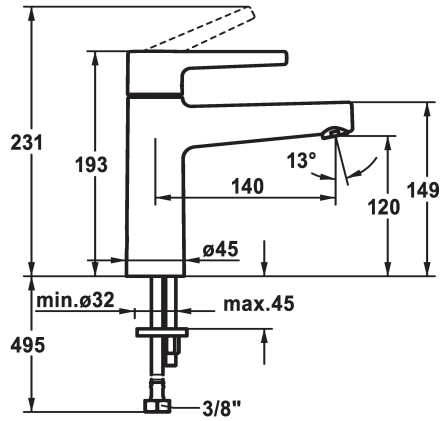

KWC MANA Lever mixer - Basin

Modell-Linie: MANA | 12.558.052.000FL
Hanat | Käsikäyttöiset hanat

KWC-No.

125523
chromeline, A 140, flexible connection hoses, with Push Open

125524
chromeline, A 140, flexible connection hoses, without pop-up valve

- * Lever mixer
- * EcoProtect - water-saving device
- * Fixed spout
- Neoperl® Perlator® SSR, swivelling jet regulator
- * OptimalSpace - ample space for washing or working
- * KWC cartridge M 35 OP

- with ceramic discs
- flow rate and temperature continuously variable
- * Flexible connection hoses 3/8"
- * Fastening by means of stud bolt M8 x 1
- * Mounting hole size ø35 mm

Tekniset tiedot

A_Spout_Spray
ATT-KWC-ABLAUFGARNITUR
Connection
Spout
Handling
ATT-KWC-FARBCODE
Installation_type
Faucet_typ
Measure_Height
G_Acoustic group
Projection_A
ATT-KWC-MASS-WASSERAUSTRITT
lviCode

5 l/min (3 bar)
2
Flexible_Anschlusschläuche
fest
yes
F000
yes
01
193
yes
A140
120
0

Varaosat

KWC MANA Lever mixer - Basin

Modell-Linie: MANA | 12.558.052.000FL
Hanat | Käsi­käyt­toiset hanat

Cartridge M 35 OP