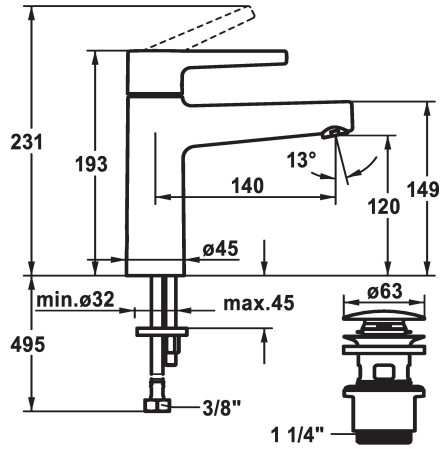

## KWC MANA Lever mixer - Basin

Modell-Linie: MANA | 12.551.632.000FL  
Umyvadlové armatury | Hydraulické armatury

- with ceramic discs
- flow rate and temperature continuously variable
- \* Flexible connection hoses 3/8"
- \* Fastening by means of stud bolt M8 x 1
- \* Mounting hole size  $\varnothing 35$  mm
- \* Scope of delivery:
- KWC pop-up valve Push Open 2 in 1 Z.538.321.000

### Technické údaje

A_Spout_Spray	5 l/min (3 bar)
ATT-KWC-ABLAUFGARNITUR	0,2
Connection	Flexible_Anschlusschläuche
ATT-KWC-AUSLAUF	fest
Handling	yes
ATT-KWC-FARBCODE	F000
Installation_type	yes
Faucet_typ	01
Measure_Height	193
G_Acoustic group	yes
Projection_A	A140
ATT-KWC-MASS-WASSERAUSTRITT	120