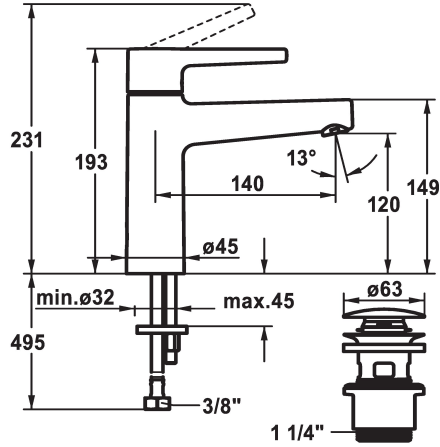

KWC MANA Lever mixer - Basin

Modell-Linie: MANA | 12.551.632.000FL
Taps | Manual taps

KWC-No.

125525
chromeline, A 110, flexible connection hoses, with Push Open

125526
chromeline, A 110, flexible connection hoses, with Push Open

- with ceramic discs
- flow rate and temperature continuously variable
- * Flexible connection hoses 3/8"
- * Fastening by means of stud bolt M8 x 1
- * Mounting hole size ø35 mm
- * Scope of delivery:
- KWC pop-up valve Push Open 2 in 1 Z.538.321.000

Technical Data

Flow rate	5 l/min (3 bar)
pop-up valve	3
Connection	Flexible connection hoses
Spout	fixe
Handling	yes
Color code	chrome
Installation type	yes
Faucet_typ	without connections 1
Measure Height	193
Acoustic group	yes
Projection A	A 140
ATT-KWC-MASS-WASSERAUSTRITT	120

Spare Parts

KWC MANA Lever mixer - Basin

Modell-Linie: MANA | 12.551.632.000FL
Taps | Manual taps

Cartridge M 35 OP

538331
Z.537.710
