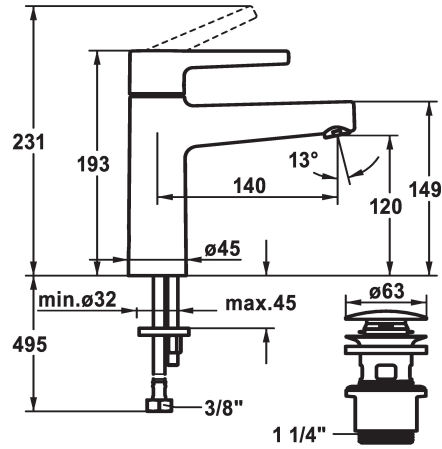

KWC MANA Lever mixer - Basin

Modell-Linie: MANA | 12.551.632.000FL
Hanat | Käsi­käyt­toiset hanat

KWC-No.

125525
chromeline, A 110, flexible connection hoses, with Push Open

125526
chromeline, A 110, flexible connection hoses, with Push Open

- with ceramic discs
- flow rate and temperature continuously variable
- * Flexible connection hoses 3/8"
- * Fastening by means of stud bolt M8 x 1
- * Mounting hole size 35 mm
- * Scope of delivery:
- KWC pop-up valve Push Open 2 in 1 Z.538.321.000

Tekniset tiedot

A_Spout_Spray	5 l/min (3 bar)
ATT-KWC-ABLAUFGARNITUR	3
Connection	Flexible_Anschluss­schläuche
Spout	fest
Handling	yes
ATT-KWC-FARB­CODE	F000
Installation_type	yes
Faucet_typ	01
Measure_Height	193
G_Acoustic group	yes
Projection_A	A140
ATT-KWC-MASS-WASSERAUSTRITT	120
IviCode	0

Varaosat

KWC MANA Lever mixer - Basin

Modell-Linie: MANA | 12.551.632.000FL
Hanat | Käsikäyttöiset hanat

Cartridge M 35 OP

538331
Z.537.710
