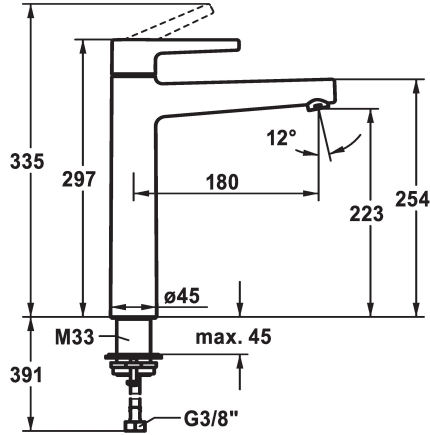

KWC MANA Lever mixer - Basin

Modell-Linie: MANA | 12.558.093.000FL
Umyvadlové armatury | Hydraulické armatury

KWC-No.

125527

chromeline, A 180, flexible connection hoses, without pop-up valve

- * Lever mixer
- * EcoProtect - water-saving device
- * Fixed spout
- Neoperl® Perlator® SSR, swivelling jet regulator
- * OptimalSpace - ample space for washing or working
- * KWC cartridge M 35 OP

- with ceramic discs
- flow rate and temperature continuously variable
- * Flexible connection hoses 3/8"
- * QuickInstallation - Fastening via threaded connection with locking screws
- * Mounting hole size ø35 mm

Technické údaje

A_Spout_Spray	5 l/min (3 bar)
ATT-KWC-ABLAUFGARNITUR	2
Connection	Flexible_Anschlusschläuche
ATT-KWC-AUSLAUF	fest
Handling	yes
ATT-KWC-FARBCODE	F000
Installation_type	4
Faucet_typ	01
Measure_Height	297
G_Acoustic group	yes
Projection_A	A180
ATT-KWC-MASS-WASSERAUSTRITT	223

Náhradní díly

KWC MANA
Lever mixer - Basin

Modell-Linie: MANA | 12.558.093.000FL
Umyvadlové armatury | Hydraulické armatury

Cartridge M 35 OP

538331
Z.537.710
