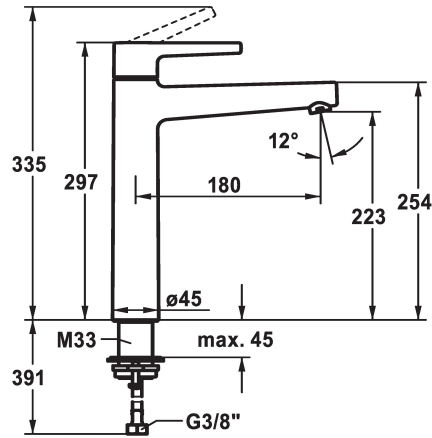

KWC MANA Lever mixer - Basin

Modell-Linie: MANA | 12.558.093.000FL
Taps | Manual taps

KWC-No.

125527

chromeline, A 180, flexible connection hoses, without pop-up valve

- * Lever mixer
- * EcoProtect - water-saving device
- * Fixed spout
- Neoperl® Perlator® SSR, swivelling jet regulator
- * OptimalSpace - ample space for washing or working
- * KWC cartridge M 35 OP

- with ceramic discs
- flow rate and temperature continuously variable
- * Flexible connection hoses 3/8"
- * QuickInstallation - Fastening via threaded connection with locking screws
- * Mounting hole size ø35 mm

Technical Data

Flow rate	5 l/min (3 bar)
Pop-up_valve	NW 3/4"1
Connection	Flexible connection hoses
Spout	fixe
Handling	NW 1/2"1
Color code	chrome
Installation_type	G 3/8"1
Faucet_typ	without connections 1
Measure Height	297
Acoustic group	NW 1/2"1
Projection_A	A 180
ATT-KWC-MASS-WASSERAUSTRITT	223

Flow rate	5 l/min (3 bar)
Pop-up_valve	NW 3/4"1
Connection	Flexible connection hoses
Spout	fixe
Handling	NW 1/2"1
Color code	chrome
Installation_type	G 3/8"1
Faucet_typ	without connections 1
Measure Height	297
Acoustic group	NW 1/2"1
Projection_A	A 180
ATT-KWC-MASS-WASSERAUSTRITT	223