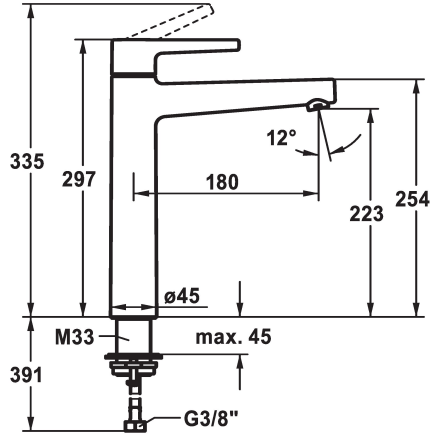

## KWC MANA Lever mixer - Basin

Modell-Linie: MANA | 12.558.093.000FL  
Hanat | Käsi­käyt­toiset hanat

### KWC-No.

**125527**

chromeline, A 180, flexible connection hoses, without pop-up valve

- \* Lever mixer
- \* EcoProtect - water-saving device
- \* Fixed spout
- Neoperl® Perlator® SSR, swivelling jet regulator
- \* OptimalSpace - ample space for washing or working
- \* KWC cartridge M 35 OP

- with ceramic discs
- flow rate and temperature continuously variable
- \* Flexible connection hoses 3/8"
- \* QuickInstallation - Fastening via threaded connection with locking screws
- \* Mounting hole size ø35 mm

### Varaosat

**KWC** MANA  
Lever mixer - Basin

**Modell-Linie: MANA | 12.558.093.000FL**  
Hanat | Käsi­käyt­toiset hanat

**Cartridge M 35 OP**

---

**538331**  
Z.537.710

---