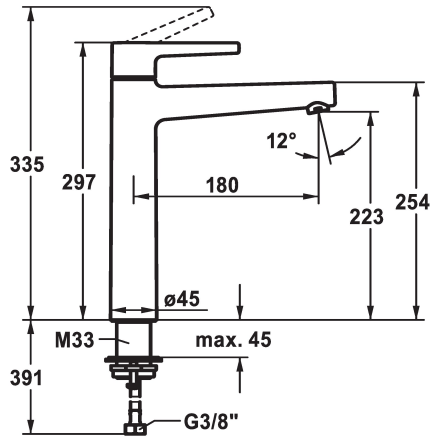

KWC MANA Lever mixer - Basin

Modell-Linie: MANA | 12.558.093.000FL
Armatura umywalkowa | Armatura jednouchwytywa

KWC-No.

125527

chromeline, A 180, flexible connection hoses, without pop-up valve

- * Lever mixer
- * EcoProtect - water-saving device
- * Fixed spout
- Neoperl® Perlator® SSR, swivelling jet regulator
- * OptimalSpace - ample space for washing or working
- * KWC cartridge M 35 OP

- with ceramic discs
- flow rate and temperature continuously variable
- * Flexible connection hoses 3/8"
- * QuickInstallation - Fastening via threaded connection with locking screws
- * Mounting hole size ø35 mm

Dane techniczne

A_Spout_Spray	5 l/min (3 bar)
ATT-KWC-ABLAUFGARNITUR	2
Connection	Flexible_Anschlusschläuche
ATT-KWC-AUSLAUF	fest
Handling	1
ATT-KWC-FARBCODE	F000
Installation_type	4
Faucet_typ	01
Measure_Height	297
G_Acoustic group	1
Projection_A	A180
ATT-KWC-MASS-WASSERAUSTRITT	223

Części zamienne

KWC MANA
Lever mixer - Basin

Modell-Linie: MANA | 12.558.093.000FL
Armatura umywalkowa | Armatura jednouchwytowa

Cartridge M 35 OP

538331
Z.537.710
