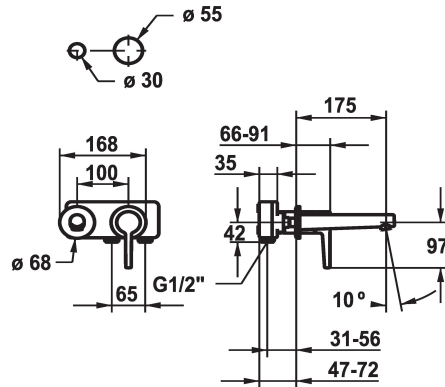

KWC MANA

Trim kit - Lever mixer - Basin

Modell-Linie: MANA | 11.552.063.000
Taps | Manual taps

KWC-No.

125529
chromeline, A 175, Trim kit

125530
chromeline, A 225, Trim kit

- * Trim kit Lever mixer
- * EcoProtect - water-saving device
- * Fixed spout
- Neoperl® Caché® CS, Coin Slot
- * OptimalSpace - ample space for washing or working
- * KWC cartridge M 35 H

- with ceramic discs
- flow rate and temperature continuously variable
- * To be ordered separately:
- Unit for concealed installation ½" 39.001.401.931
- * To be ordered separately (optional or if necessary):
- Extension set 20 mm Z.536.333

Technical Data

Flow rate
Spout
Diameter
Handling
Color code
Installation_type
Faucet_typ
Acoustic group
Concealed_unit
Projection_A
Dimension Water outlet

5 l/min (3 bar)
fixe
168 x 68
power supply conc. Inst.1
chrome
Wall mounted
Faucet
Battery1
power supply conc. Inst.1
A 175
20

Mandatory Accessories

KWC MANA

Trim kit - Lever mixer - Basin

Modell-Linie: MANA | 11.552.063.000

Taps | Manual taps

BEVO Concealed unit

124315

39.001.401.931