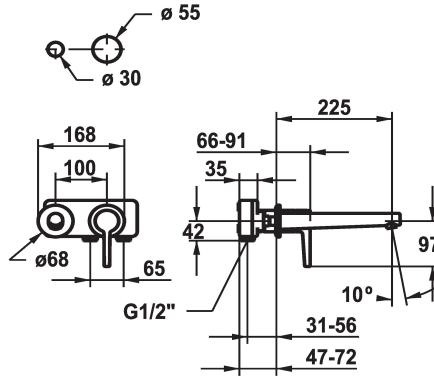

## KWC MANA

Trim kit - Lever mixer - Basin

Modell-Linie: MANA | 11.552.064.000  
Umyvadlové armatury | Hydraulické armatury

### KWC-No.

**125529**  
chromeline, A 175, Trim kit

**125530**  
chromeline, A 225, Trim kit

- \* Trim kit Lever mixer
- \* EcoProtect - water-saving device
- \* Fixed spout
- Neoperl® Caché® CS, Coin Slot
- \* OptimalSpace - ample space for washing or working
- \* KWC cartridge M 35 H

- with ceramic discs
- flow rate and temperature continuously variable
- \* To be ordered separately:
- Unit for concealed installation ½" 39.001.401.931
- \* To be ordered separately (optional or if necessary):
- Extension set 20 mm Z.536.333