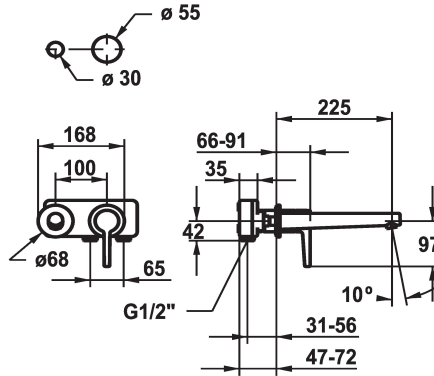

## KWC MANA

Trim kit - Lever mixer - Basin

Modell-Linie: MANA | 11.552.064.000  
Taps | Manual taps

### KWC-No.

**125529**

chromeline, A 175, Trim kit

**125530**

chromeline, A 225, Trim kit

- \* Trim kit Lever mixer
- \* EcoProtect - water-saving device
- \* Fixed spout
- Neoperl® Caché® CS, Coin Slot
- \* OptimalSpace - ample space for washing or working
- \* KWC cartridge M 35 H

- with ceramic discs
- flow rate and temperature continuously variable
- \* To be ordered separately:
- Unit for concealed installation ½" 39.001.401.931
- \* To be ordered separately (optional or if necessary):
- Extension set 20 mm Z.536.333