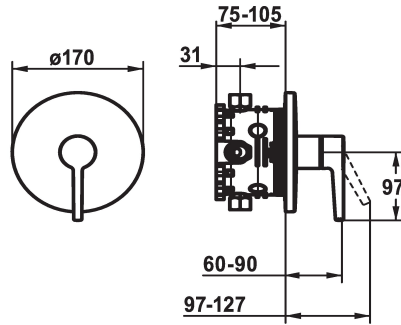

KWC MANA Trim kit - Lever mixer - Shower

Modell-Linie: MANA | 21.554.500.000
Showers | Manual shower

KWC-No.

125533
chromeline, Trim kit

- * Trim kit with function unit
- * Outflow top and below
- * Turning handle for diverter
- * KWC cartridge M 35 H
 - with ceramic discs
 - flow rate and temperature continuously variable
- * Scope of delivery:

- Function unit, lever, cap, sleeve, cover plate, holder for escutcheon, diverter
- Fastening of the cover plate without screws
- * To be ordered separately:
 - Unit for concealed installation KWC BLUEBOX®
 - ½", without shut-off valve, 39.999.900.931
 - ¾" (½"), with shut-off valve, 39.999.910.931

Technical Data

Flow rate
Diameter
Handling
Color code
Installation type
Faucet_typ
Acoustic group
Concealed unit

19 l/min (3 bar)
D170
3
chrome
Wall mounted
without connections 1
yes
3

Spare Parts

Cartridge M 35 H

538327
Z.537.582

KWC MANA

Trim kit - Lever mixer - Shower

Modell-Linie: MANA | 21.554.500.000
Showers | Manual shower