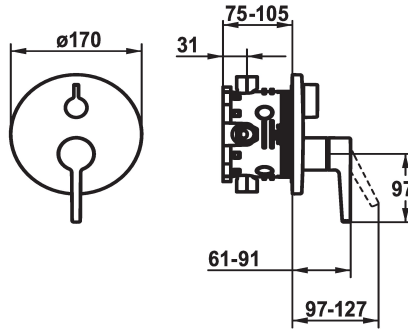

KWC MANA

Trim kit - Lever mixer - Tub

Modell-Linie: MANA | 20.554.510.000
Suihkut ja suihkupaneelit | Manuaali suihkut

KWC-No.

125534
chromeline, Trim kit

125535
chromeline, Trim kit, with vacuum breaker

- * Trim kit with function unit
- * Outflow top and below
- * Turning handle for diverter
- * KWC cartridge M 35 H
- with ceramic discs
- flow rate and temperature continuously variable
- * Scope of delivery:

- Function unit, lever, cap, sleeve, cover plate, holder for escutcheon, diverter
- Fastening of the cover plate without screws
- * To be ordered separately:
- Unit for concealed installation KWC BLUEBOX®
- ½", without shut-off valve, 39.999.900.931
- ¾" (½"), with shut-off valve, 39.999.910.931

Tekniset tiedot

ATT-KWC-A_ABGANG_UP

19 l/min (3 bar)

ATT-KWC-DURCHMESSER

D170

Handling

3

ATT-KWC-FARBCODE

4

lviCode

0

Varaosat

KWC MANA

Trim kit - Lever mixer - Tub

Modell-Linie: MANA | 20.554.510.000

Suihkut ja suihkupaneelit | Manuaali suihkut