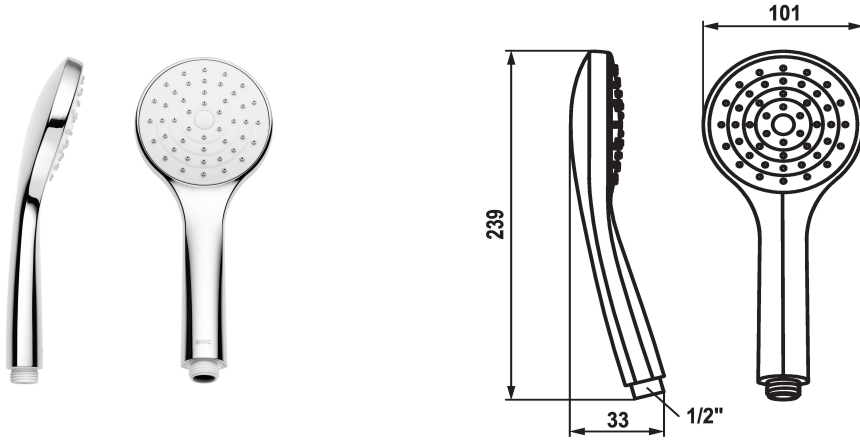

KWC SHOWERCULTURE Hand shower KWC FIT -E easy

Modell-Linie: FIT-E | 26.000.133.000
Sprchové armatury | Sprchové armatury

KWC-No.

125542
chromeline

* Hand shower KWC FIT -E easy
* TouchProtect - anti-scald protection thanks to the "double skin" principle

* Cleaning-friendly faceplate
* Connecting thread 1/2"

Technické údaje

A_Spout_Spray
Connection
ATT-KWC-FARBCODE
Faucet_typ
G_Acoustic group
EnergyLabelCH

12 l/min (3 bar)
G1/2"
F000
18
yes
C