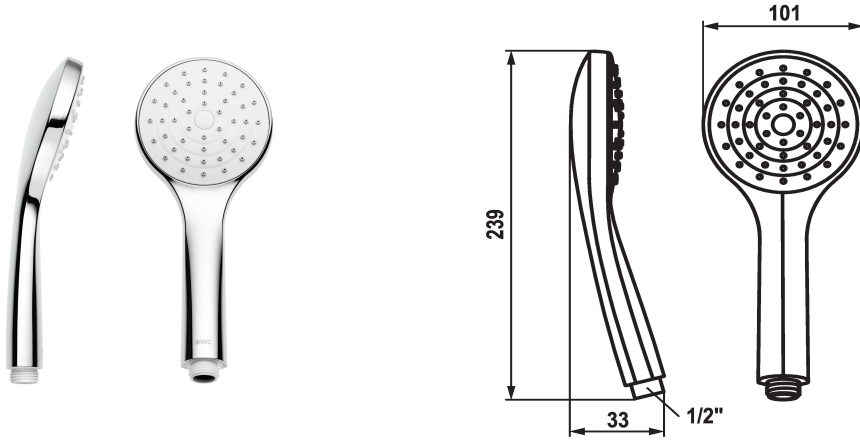

KWC SHOWERCULTURE Hand shower KWC FIT -E easy

Modell-Linie: FIT-E | 26.000.133.000
Showers | Hand showers

KWC-No.

125542
chromeline

* Hand shower KWC FIT -E easy
* TouchProtect - anti-scald protection thanks to the "double skin" principle

* Cleaning-friendly faceplate
* Connecting thread 1/2"

Technical Data

Flow rate
Connection
Color code
Faucet_typ
Acoustic group
Energy label

12 l/min (3 bar)
G 1/2"
chrome
Pre-assembly unit
yes
C