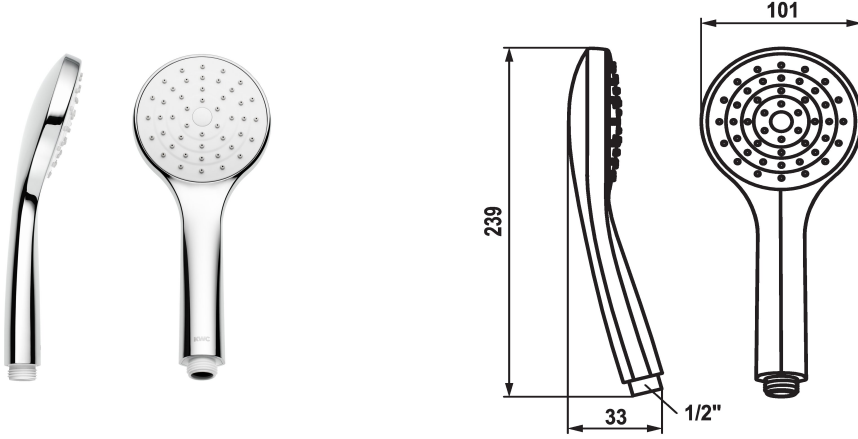

## KWC SHOWERCULTURE Hand shower KWC FIT -E easy

Modell-Linie: FIT-E | 26.000.133.000  
Showers | Hand showers

### KWC-No.

**125542**  
chromeline

\* Hand shower KWC FIT -E easy  
\* TouchProtect - anti-scald protection thanks to the "double skin" principle

\* Cleaning-friendly faceplate  
\* Connecting thread 1/2"

### Technical Data

Flow rate
Connection
Color code
Faucet_typ
Acoustic group
Energy label

12 l/min (3 bar)
G 1/2"
chrome
Pre-assembly unit
yes
C