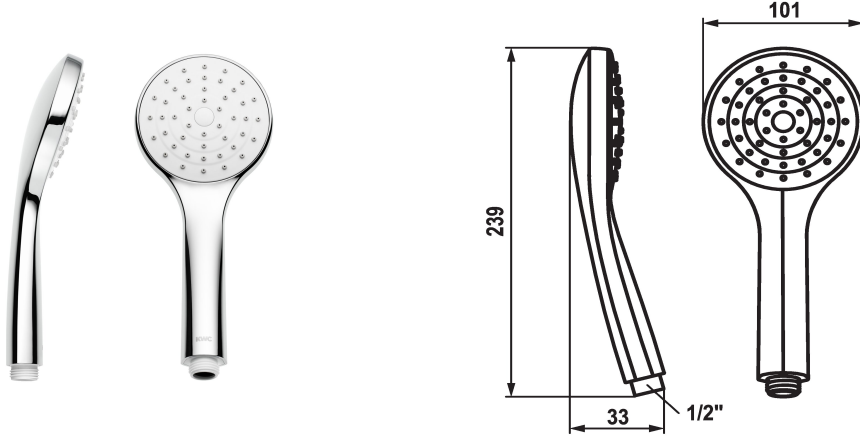

KWC SHOWERCULTURE Hand shower KWC FIT -E easy

Modell-Linie: FIT-E | 26.000.133.000
Suihkut ja suihkupaneelit | Suihkut ja suihkupaneelit

KWC-No.

125542
chromeline

* Hand shower KWC FIT -E easy
* TouchProtect - anti-scald protection thanks to the "double skin" principle

* Cleaning-friendly faceplate
* Connecting thread 1/2"

Tekniset tiedot

A_Spout_Spray
Connection
ATT-KWC-FARBCODE
Faucet_typ
G_Acoustic group
EnergyLabelCH
IviCode

12 l/min (3 bar)
G1/2"
F000
18
yes
C
0