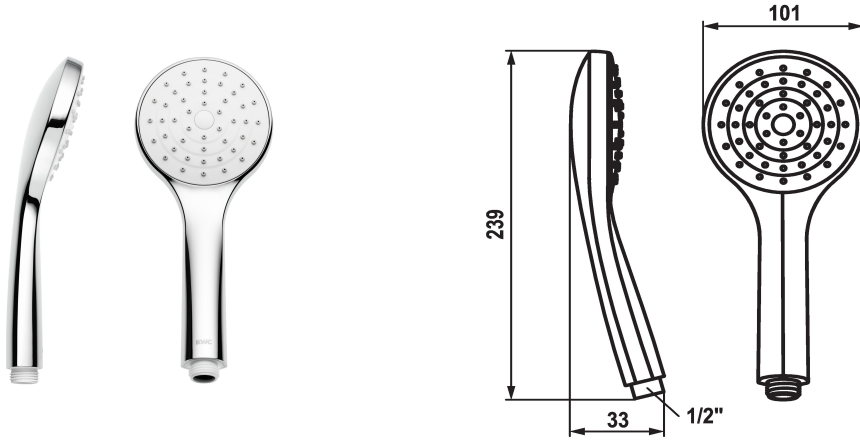

KWC SHOWERCULTURE Hand shower KWC FIT -E easy

Modell-Linie: FIT-E | 26.000.133.000
Armatura natryskowa | Armatura natryskowa

KWC-No.

125542
chromeline

* Hand shower KWC FIT -E easy
* TouchProtect - anti-scald protection thanks to the "double skin" principle

* Cleaning-friendly faceplate
* Connecting thread 1/2"

Dane techniczne

A_Spout_Spray
Connection
ATT-KWC-FARBCODE
Faucet_typ
G_Acoustic group
EnergyLabelCH

12 l/min (3 bar)
G1/2"
F000
18
1
C