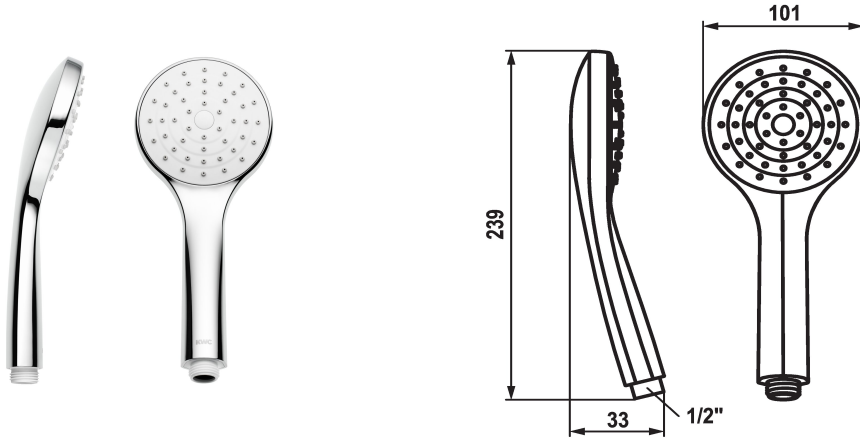

KWC SHOWERCULTURE Hand shower KWC FIT -E easy

Modell-Linie: FIT-E | 26.000.133.000
Duschar | Duschar

KWC-No.

125542
chromeline

* Hand shower KWC FIT -E easy
* TouchProtect - anti-scald protection thanks to the "double skin" principle

* Cleaning-friendly faceplate
* Connecting thread 1/2"

Technical Data

A_Spout_Spray

12 l/min (3 bar)

Connection

G1/2"

ATT-KWC-FARBCODE

F000

Faucet_typ

18

G_Acoustic group

1

EnergyLabelCH

C