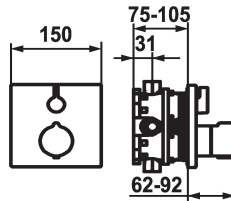

KWC SHOWERCULTURE Trim kit - Thermostatic mixer - Shower

Modell-Linie: **SHOWERCULTURE** | 21.004.801.176
Valves | Thermostatic mixing valve

KWC-No.

124008
chromeline, Trim kit

125545
matt black, Trim kit

124967
brushed steel, Trim kit

Color code

chrome

matt black

brushed steel

- * Trim kit with thermostatic function unit design
- * Outflow top or below
- * SkinProtect - Safety stop prevents scalding
- * Turning handle to control flow
- * Inherently safe against backflow
- * Scope of delivery:
- Function unit, temperature lever, sleeve, cover plate, holder for

- escutcheon handle to control flow
- Fastening of the cover plate without screws
- * To be ordered separately:
- Unit for concealed installation KWC BLUEBOX®
1/2", without shut-off valve, 39.999.900.931
3/4" (1/2"), with shut-off valve, 39.999.910.931

Technical Data

Flow rate
Diameter
Handling
Color code
Installation_type
Faucet_typ
Acoustic group
Concealed_unit
Energy Label

19 l/min (3 bar)
150 x 150
Non-contact thermostat1
matt black
Wall mounted
Display
Automatic, low-contact1
Non-contact thermostat1
C