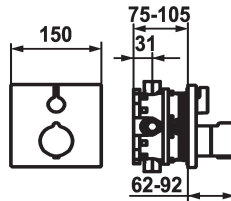

KWC SHOWERCULTURE Trim kit - Thermostatic mixer - Shower

Modell-Linie: **SHOWERCULTURE** | 21.004.801.176
Valves | Thermostatic mixing valve

KWC-No.

124008
chromeline, Trim kit

125545
matt black, Trim kit

124967
brushed steel, Trim kit

Color code

chrome

matt black

brushed steel

- * Trim kit with thermostatic function unit design
- * Outflow top or below
- * SkinProtect - Safety stop prevents scalding
- * Turning handle to control flow
- * Inherently safe against backflow
- * Scope of delivery:
- Function unit, temperature lever, sleeve, cover plate, holder for

- escutcheon handle to control flow
- Fastening of the cover plate without screws
- * To be ordered separately:
- Unit for concealed installation KWC BLUEBOX®
1/2", without shut-off valve, 39.999.900.931
3/4" (1/2"), with shut-off valve, 39.999.910.931

Technical Data

Flow rate	19 l/min (3 bar)
Diameter	150 x 150
Handling	3
Color code	matt black
Installation type	Wall mounted
Faucet_typ	Display
Acoustic group	yes
Concealed unit	3
Energy label	C

Flow rate	19 l/min (3 bar)
Diameter	150 x 150
Handling	3
Color code	matt black
Installation type	Wall mounted
Faucet_typ	Display
Acoustic group	yes
Concealed unit	3
Energy label	C