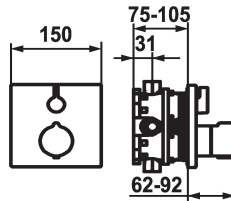

## KWC SHOWERCULTURE Trim kit - Thermostatic mixer - Tub

Modell-Linie: **SHOWERCULTURE** | 20.004.801.176  
Valves | Thermostatic mixing valve

### KWC-No.

**124009**  
chromeline, Trim kit

**125546**  
matt black, Trim kit

**125547**  
matt black, Trim kit, with vacuum breaker

**124968**  
brushed steel, Trim kit

**124969**  
brushed steel, Trim kit, with vacuum breaker

**124010**  
chromeline, Trim kit, with vacuum breaker

\* Trim kit with thermostatic function unit design

\* Outflow top and below

\* SkinProtect - Safety stop prevents scalding

\* Turning handle to control flow and for diverter

### Technical Data

Flow rate	19 l/min (3 bar)
Diameter	150 x 150
Handling	3
Color code	matt black
Installation type	Wall mounted
Faucet_typ	Flexible connection hoses 1
Acoustic group	yes
Concealed unit	3
Energy label	C