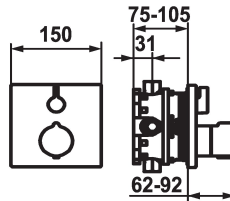

## KWC SHOWERCULTURE Trim kit - Thermostatic mixer - Tub

Modell-Linie: **SHOWERCULTURE** | 20.004.801.176  
Valves | Thermostatic mixing valve

### KWC-No.

**124009**  
chromeline, Trim kit

**125546**  
matt black, Trim kit

**125547**  
matt black, Trim kit, with vacuum breaker

**124968**  
brushed steel, Trim kit

**124969**  
brushed steel, Trim kit, with vacuum breaker

**124010**  
chromeline, Trim kit, with vacuum breaker

\* Trim kit with thermostatic function unit design  
\* Outflow top and below  
\* SkinProtect - Safety stop prevents scalding  
\* Turning handle to control flow and for diverter  
\* Intrinsically safe against backflow  
\* Scope of delivery:  
- Function unit, temperature lever, sleeve, cover plate, holder for

### Technical Data

Flow rate	19 l/min (3 bar)
Diameter	150 x 150
Handling	3
Color code	matt black
Installation type	Wall mounted
Faucet_typ	Flexible connection hoses 1
Acoustic group	yes
Concealed unit	3
Energy label	C