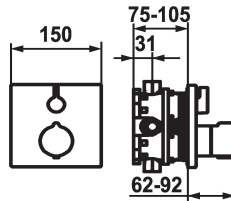

KWC SHOWERCULTURE Trim kit - Thermostatic mixer - Tub

Modell-Linie: **SHOWERCULTURE | 20.004.801.176**
Valves | Termostaattiset sekoitusventtiilit

KWC-No.

124009
chromeline, Trim kit

125546
matt black, Trim kit

125547
matt black, Trim kit, with vacuum breaker

124968
brushed steel, Trim kit

124969
brushed steel, Trim kit, with vacuum breaker

124010
chromeline, Trim kit, with vacuum breaker

- * Trim kit with thermostatic function unit design
- * Outflow top and below
- * SkinProtect - Safety stop prevents scalding
- * Turning handle to control flow and for diverter
- * Intrinsically safe against backflow
- * Scope of delivery:
 - Function unit, temperature lever, sleeve, cover plate, holder for

- escutcheon handle to control flow and for diverter
- Fastening of the cover plate without screws
- * To be ordered separately:
 - Unit for concealed installation KWC BLUEBOX®
 - ½", without shut-off valve, 39.999.900.931
 - ¾" (½"), with shut-off valve, 39.999.910.931

Tekniset tiedot

ATT-KWC-A_ABGANG_UP

19 l/min (3 bar)

ATT-KWC-DURCHMESSER

150x150

Handling

3

ATT-KWC-FARBCODE