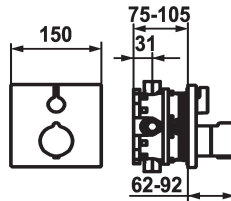

KWC SHOWERCULTURE Trim kit - Thermostatic mixer - Tub

Modell-Linie: SHOWERCULTURE | 20.004.801.176

KWC-No.

124009
chromeline, Trim kit

125546
matt black, Trim kit

125547
matt black, Trim kit, with vacuum breaker

124968
brushed steel, Trim kit

124969
brushed steel, Trim kit, with vacuum breaker

124010
chromeline, Trim kit, with vacuum breaker

- * Trim kit with thermostatic function unit design
- * Outflow top and below
- * SkinProtect - Safety stop prevents scalding
- * Turning handle to control flow and for diverter
- * Inherently safe against backflow
- * Scope of delivery:
 - Function unit, temperature lever, sleeve, cover plate, holder for

- escutcheon handle to control flow and for diverter
- Fastening of the cover plate without screws
- * To be ordered separately:
 - Unit for concealed installation KWC BLUEBOX®
 - ½", without shut-off valve, 39.999.900.931
 - ¾" (½"), with shut-off valve, 39.999.910.931

Dane techniczne

ATT-KWC-A_ABGANG_UP

19 l/min (3 bar)

ATT-KWC-DURCHMESSER

150x150

Handling

3

ATT-KWC-FARBCODE