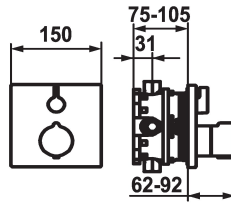

KWC SHOWERCULTURE Trim kit - Thermostatic mixer - Tub

Modell-Linie: **SHOWERCULTURE | 20.004.801.176**
Ventiler | Termostatiska blandningsventiler

KWC-No.

124009
chromeline, Trim kit

125546
matt black, Trim kit

125547
matt black, Trim kit, with vacuum breaker

124968
brushed steel, Trim kit

124969
brushed steel, Trim kit, with vacuum breaker

124010
chromeline, Trim kit, with vacuum breaker

- * Trim kit with thermostatic function unit design
- * Outflow top and below
- * SkinProtect - Safety stop prevents scalding
- * Turning handle to control flow and for diverter
- * Intrinsically safe against backflow
- * Scope of delivery:
 - Function unit, temperature lever, sleeve, cover plate, holder for

- escutcheon handle to control flow and for diverter
- Fastening of the cover plate without screws
- * To be ordered separately:
 - Unit for concealed installation KWC BLUEBOX®
 - ½", without shut-off valve, 39.999.900.931
 - ¾" (½"), with shut-off valve, 39.999.910.931

Technical Data

ATT-KWC-A_ABGANG_UP

19 l/min (3 bar)

ATT-KWC-DURCHMESSER

150x150

Handling

3

ATT-KWC-FARBCODE