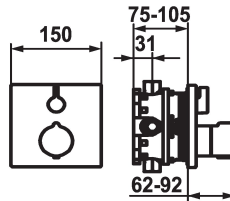

## KWC SHOWERCULTURE Trim kit - Thermostatic mixer - Tub

Modell-Linie: **SHOWERCULTURE** | 20.004.811.176  
Valves | Thermostatic mixing valve

### KWC-No.

**124009**  
chromeline, Trim kit

**125546**  
matt black, Trim kit

**125547**  
matt black, Trim kit, with vacuum breaker

**124968**  
brushed steel, Trim kit

**124969**  
brushed steel, Trim kit, with vacuum breaker

**124010**  
chromeline, Trim kit, with vacuum breaker

\* Trim kit with thermostatic function unit design  
\* Outflow top and below  
\* SkinProtect - Safety stop prevents scalding  
\* Turning handle to control flow and for diverter  
\* Intrinsically safe against backflow  
\* Scope of delivery:  
- Function unit, temperature lever, sleeve, cover plate, holder for

### Technical Data

Flow rate	19 l/min (3 bar)
Diameter	150 x 150
Handling	3
Color code	matt black
Installation type	Wall mounted
Faucet_typ	Flexible connection hoses 1
Acoustic group	yes
Concealed unit	4
Energy label	C