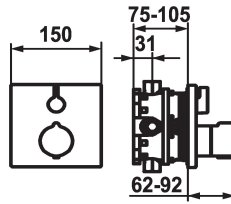

## KWC SHOWERCULTURE Trim kit - Thermostatic mixer - Tub

Modell-Linie: **SHOWERCULTURE | 20.004.811.176**  
Valves | Termostaattiset sekoitusventtiilit

### KWC-No.

**124009**  
chromeline, Trim kit

**125546**  
matt black, Trim kit

**125547**  
matt black, Trim kit, with vacuum breaker

**124968**  
brushed steel, Trim kit

**124969**  
brushed steel, Trim kit, with vacuum breaker

- escutcheon handle to control flow and for diverter
- Fastening of the cover plate without screws
- \* To be ordered separately:
  - Unit for concealed installation KWC BLUEBOX®
  - ½", without shut-off valve, 39.999.900.931
  - ¾" (½"), with shut-off valve, 39.999.910.931

### Tekniset tiedot

ATT-KWC-A\_ABGANG\_UP

19 l/min (3 bar)

ATT-KWC-DURCHMESSER

150x150

Handling

3

ATT-KWC-FARBCODE