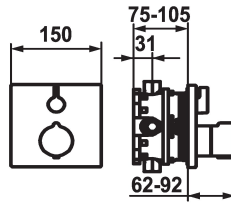

KWC SHOWERCULTURE Trim kit - Thermostatic mixer - Tub

Modell-Linie: SHOWERCULTURE | 20.004.811.176

KWC-No.

124009
chromeline, Trim kit

125546
matt black, Trim kit

125547
matt black, Trim kit, with vacuum breaker

124968
brushed steel, Trim kit

124969
brushed steel, Trim kit, with vacuum breaker

124010
chromeline, Trim kit, with vacuum breaker

- * Trim kit with thermostatic function unit design
- * Outflow top and below
- * SkinProtect - Safety stop prevents scalding
- * Turning handle to control flow and for diverter
- * Intrinsicly safe against backflow
- * Scope of delivery:
 - Function unit, temperature lever, sleeve, cover plate, holder for

- escutcheon handle to control flow and for diverter
- Fastening of the cover plate without screws
- * To be ordered separately:
 - Unit for concealed installation KWC BLUEBOX®
 - ½", without shut-off valve, 39.999.900.931
 - ¾" (½"), with shut-off valve, 39.999.910.931

Dane techniczne

ATT-KWC-A_ABGANG_UP

19 l/min (3 bar)

ATT-KWC-DURCHMESSER

150x150

Handling

3

ATT-KWC-FARBCODE