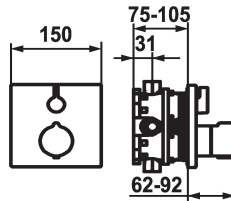

KWC SHOWERCULTURE Trim kit - Thermostatic mixer - Tub

Modell-Linie: **SHOWERCULTURE | 20.004.811.176**
Ventiler | Termostatiska blandningsventiler

KWC-No.

124009
chromeline, Trim kit

125546
matt black, Trim kit

125547
matt black, Trim kit, with vacuum breaker

124968
brushed steel, Trim kit

124969
brushed steel, Trim kit, with vacuum breaker

124010
chromeline, Trim kit, with vacuum breaker

* Trim kit with thermostatic function unit design
* Outflow top and below
* SkinProtect - Safety stop prevents scalding
* Turning handle to control flow and for diverter
* Intrinsically safe against backflow
* Scope of delivery:
- Function unit, temperature lever, sleeve, cover plate, holder for

escutcheon handle to control flow and for diverter
- Fastening of the cover plate without screws
* To be ordered separately:
- Unit for concealed installation KWC BLUEBOX®
½", without shut-off valve, 39.999.900.931
¾" (½"), with shut-off valve, 39.999.910.931

Technical Data

ATT-KWC-A_ABGANG_UP

19 l/min (3 bar)

ATT-KWC-DURCHMESSER

150x150

Handling

3

ATT-KWC-FARBCODE