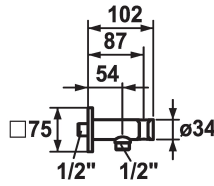

## KWC SHOWERCULTURE

Hose connection

Modell-Linie: SHOWERCULTURE | 26.000.613.176

Showers | Complementary parts showers

### KWC-No.

**122543**  
chromeline

**125407**  
brushed steel

**125548**  
matt black

### Technical Data

Diameter

75 x 75

Color code

matt black

Installation\_type

Wall mounted

Faucet\_typ

Hose connection

Measure\_L

L 54

material

Brass