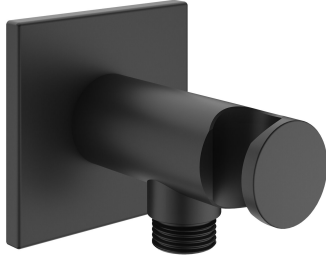

## KWC SHOWERCULTURE

Hose connection

Modell-Linie: SHOWERCULTURE | 26.000.613.176

Showers | Complementary parts showers

### KWC-No.

**122543**  
chromeline

**125407**  
brushed steel

**125548**  
matt black

### Color code

chrome

brushed steel

matt black

\* Hose connection  
- with integrated shower bracket

\* Intrinsicly safe against backflow  
\* Connecting thread 1/2"

### Technical Data

Diameter

75 x 75

Color code

matt black

Installation\_type

Wall mounted

Faucet\_typ